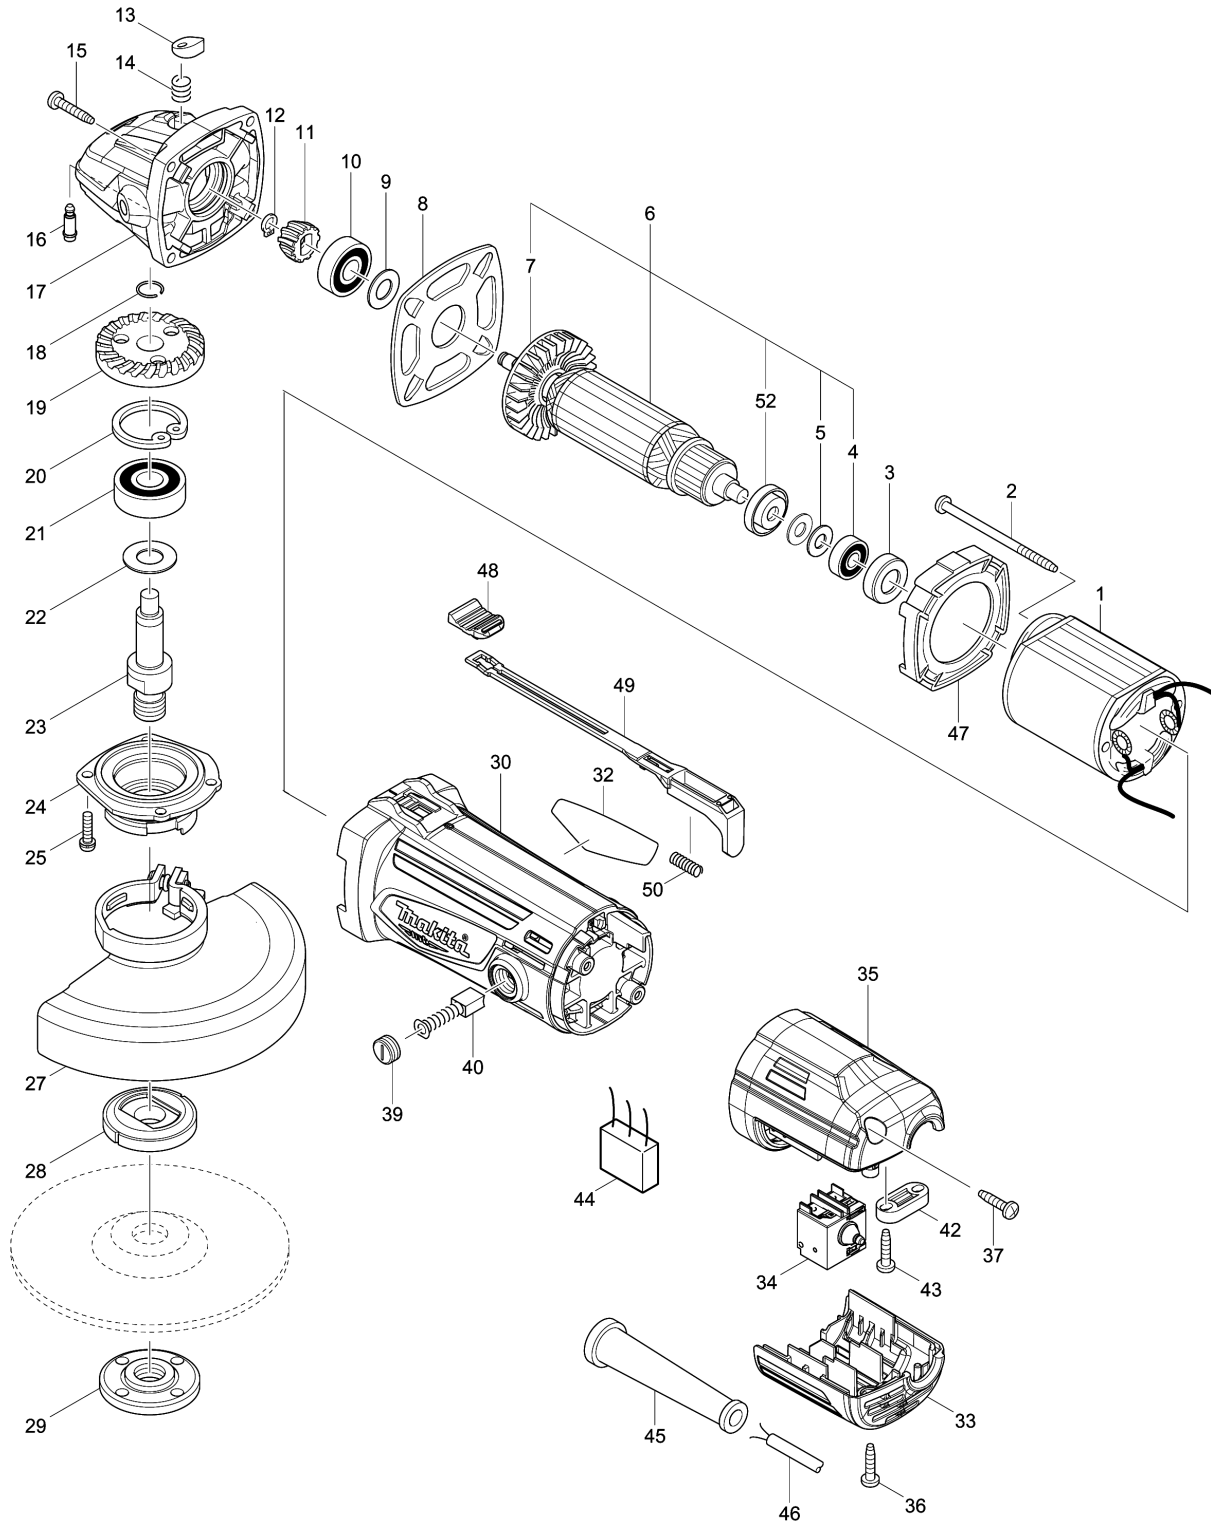

Model No.M9503R 125MM ANGLE GRINDER

Model No.M9503R 125MM ANGLE GRINDER

Item	Parts No.	Description	I/C	Qty	New/Old	Opt. 1	Opt. 2	Note
001	593898-7	FIELD ASSEMBLY 220-240V		1				
C10	654221-2	RING TERMINAL		2	*			
C11	654450-7	RING TERMINAL	O	2				
C20	654501-6	CONNECTOR P-1.25		2	*			
C21	654485-8	PARALLEL SPLICE	>	2				
002	266325-4	TAPPING SCREW 4X70		2				
003	421808-3	RUBBER RING 19		1				
004	210062-2	BALL BEARING 607ZZ		1				
005	267245-5	FLAT WASHER 7		2				
006	510173-6	ARMATURE ASSEMBLY 240V		1				
D10		INC. 4,5,7,52						
007	240059-7	FAN 50		1				
008	285704-7	BEARING RETAINER 69		1				
009	267256-0	FLAT WASHER 10		1				
010	210067-2	BALL BEARING 6000ZZ		1	*			
010-1	210199-5	BALL BEARING 6000ZZ	O	1				
011	227451-4	SPIRAL BEVEL GEAR 11		1				
012	961002-0	RETAINING RING S-6		1				
013	417771-6	PIN CAP		1				
014	233376-2	COMPRESSION SPRING 8		1				
015	266324-6	TAPPING SCREW 4X22		4				
016	256486-8	SHOULDER PIN 4		1				
017	140433-8	GEAR HOUSING COMPLETE		1				
C10	213445-5	O-RING 26		1				
018	233950-6	RING SPRING 11		1				
019	227452-2	SPIRAL BEVEL GEAR 36		1				
020	962151-6	RETAINING RING R-32		1				
021	211129-9	BALL BEARING 6201DDW		1				
022	267238-2	FLAT WASHER 12		1				
023	325978-9	SPINDLE		1				
024	318374-8	BEARING BOX		1				
025	265100-5	PAN HEAD SCREW M4X16		4				
027	123099-9	WHEEL COVER 125AK ASSEMBLY		1				
C10	213009-5	O RING 4		1				
C20	265180-1	PAN HEAD SCREW M5X16		1				
028	224415-9	INNER FLANGE 42		1				
029	224554-5	LOCK NUT 14-45		1				
030	143511-3	MOTOR HOUSING COMPLETE		1				
C10	643455-2	BRUSH HOLDER 6X9		2				
032	851S87-7	M9503R NAME PLATE		1				
033	456383-0	LOWER REAR COVER		1				
034	650769-2	SWITCH		1				

Please order the parts with part number.

Print Date 31/3/2020