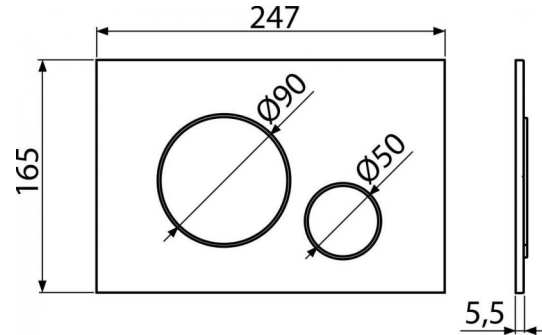

M676 THIN

Flush plate for pre-wall installation systems, white-matt

Application

For pre-wall installation systems and concealed WC cisterns

Features

- Double-acting mechanical flushing
- Compatible with all Alcaplast pre-wall installation systems and cisterns for building into solid walls
- Material: plastic
- Surface finish: white-matt
- The flush plate thanks to its profile stands out only 5.5 mm above the tiles

Scope of supply

- Template for correct flush plate setup
- Flushing mechanism screws 2 pcs
- Flush plate
- Fixing frame of the flush plate
- Threaded frame clamp 2 pcs

Order number, Logistic information

Code	EAN	Weight (kus packing palett)	Dimensions (piece packing)	Quantity (packing palett)
M676	8595580564110	0,3629 0,3629 274,0300 kg	250×170×36 595×395×245 mm	25 700 pcs

Guarantee 2/2 years
Customs code 39269097

Technical specifications

- Operating force < 20 N