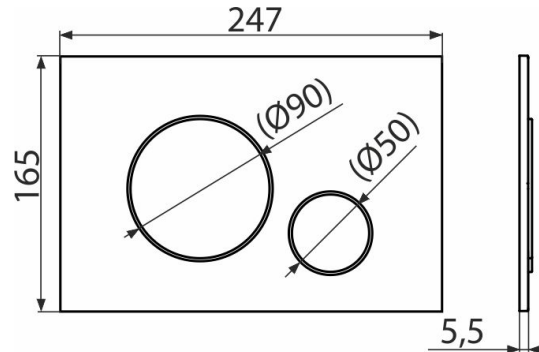

# M678 THIN

Flush plate for pre-wall installation systems, black-matt

### Order number, Logistic information

Code	EAN	Weight (kus   packing   palett)	Dimensions (piece   packing)	Quantity (packing   palett)
M678	8595580562700	0,3368   8,4200   255,7600 kg	250x170x36   595x395x245 mm	25   700 pcs

### Technical specifications

- Operating force < 20 N