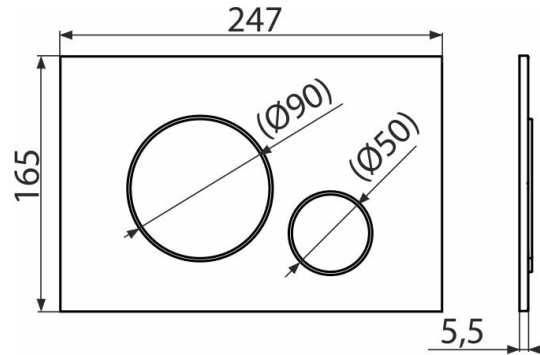

# M670 THIN

Flush plate for pre-wall installation systems, white

### Order number, Logistic information

Code	EAN	Weight (kus   packing   palett)	Dimensions (piece   packing)	Quantity (packing   palett)
M670	8595580562663	0,3439   8,5975   260,7300 kg	250×170×36   595×395×245 mm	25   700 pcs

### Technical specifications

- Operating force < 20 N