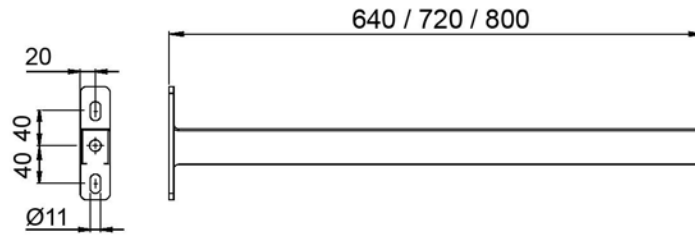

28/30 - 400:
Optima, Compact, Kool.

38/40 - 640
Optima, Compact, Kool, Recessed Optima,
Windbox SMG,
Variwind, Deco and Rund.

38/40 - 720 / 800
Kool + Plenum, Optima, Compact, Kool,
Recessed Optima, Windbox SMG, Variwind,
Deco and Rund.