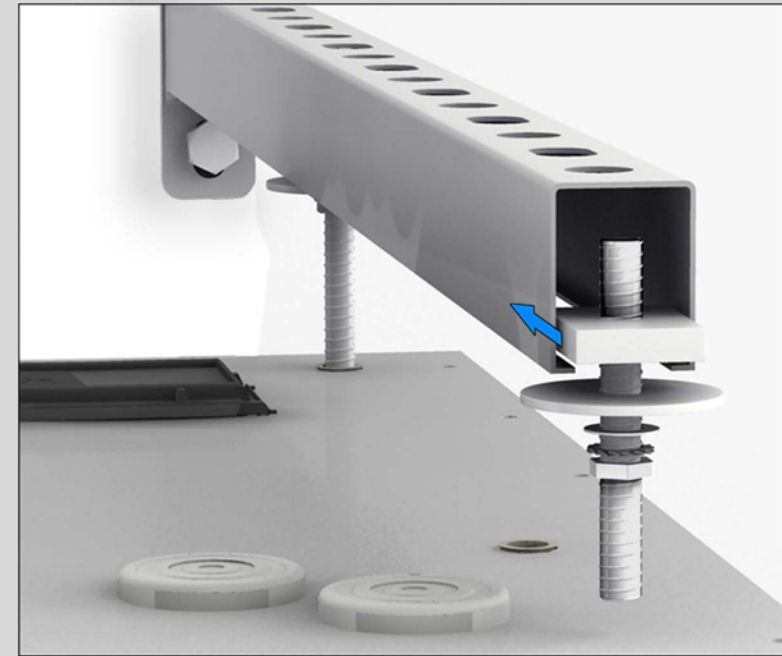

28/30 - 400:
Optima, Compact, Kool.

38/40 - 640
Optima, Compact, Kool, Recessed Optima,
Windbox SMG,
Variwind, Deco and Rund.

38/40 - 720 / 800
Kool + Plenum, Optima, Compact, Kool,
Recessed Optima, Windbox SMG, Variwind,
Deco and Rund.

The fixing accessories have to be slid through the rail support till reach the correct position in the air curtain.

Example of installation with wall supports 38/40 - 640.