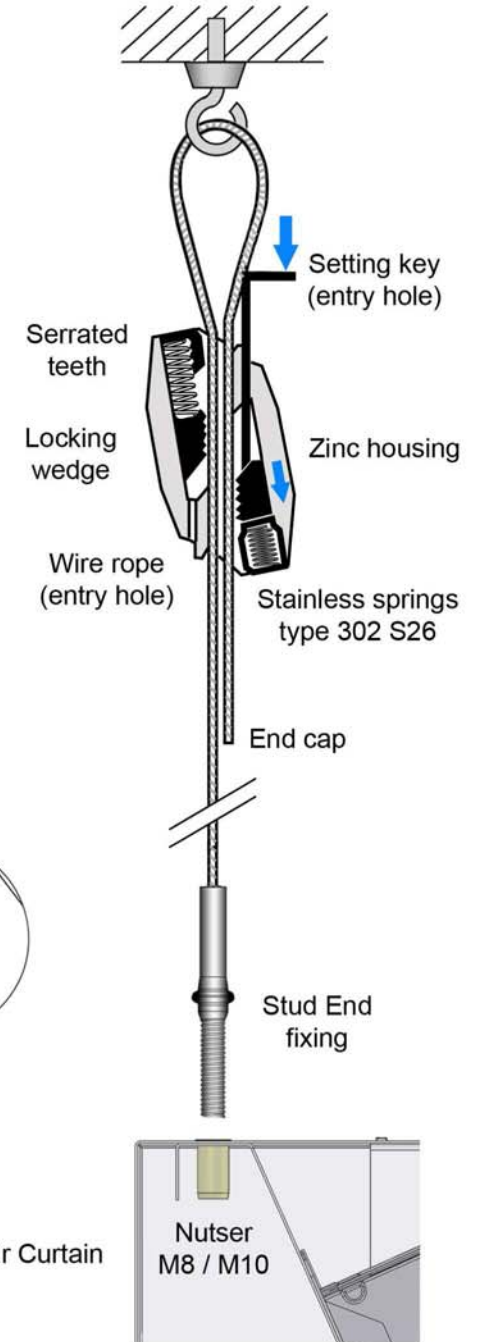

Catenary Kit

Stud End Fixing

Stud End Fixing Sizes

| Size | Wide Range | Thread |
|-------|------------|--------|
| No. 2 | 10 - 45 Kg | M8 |

Stud Specification

| A mm | B mm | C mm |
|------|------|------|
| 8 | 45 | 70 |

Stud End Fixing Sizes

How to use it