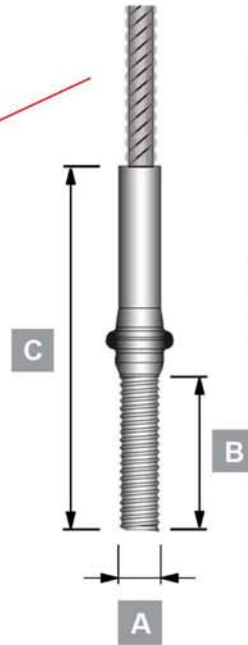

Catenary Kit

Stud End Fixing

Stud End Fixing Sizes

| Size | Wide Range | Thread |
|-------|------------|--------|
| No. 2 | 10 - 45 Kg | M8 |

Stud Specification

| A mm | B mm | C mm |
|------|------|------|
| 8 | 45 | 70 |

Stud End Fixing Sizes

How to use it