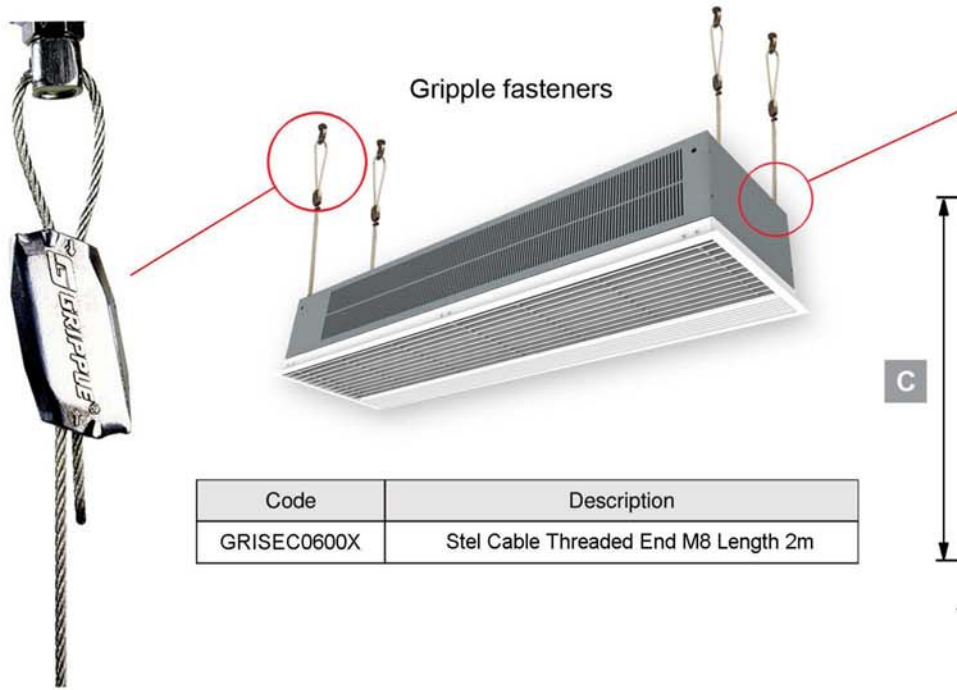

Catenary Kit

Stud End Fixing

Stud End Fixing Sizes

| Size | Wide Range | Thread |
|-------|------------|--------|
| No. 2 | 10 - 45 Kg | M8 |

Stud Specification

| A mm | B mm | C mm |
|------|------|------|
| 8 | 45 | 70 |

Stud End Fixing Sizes

How to use it