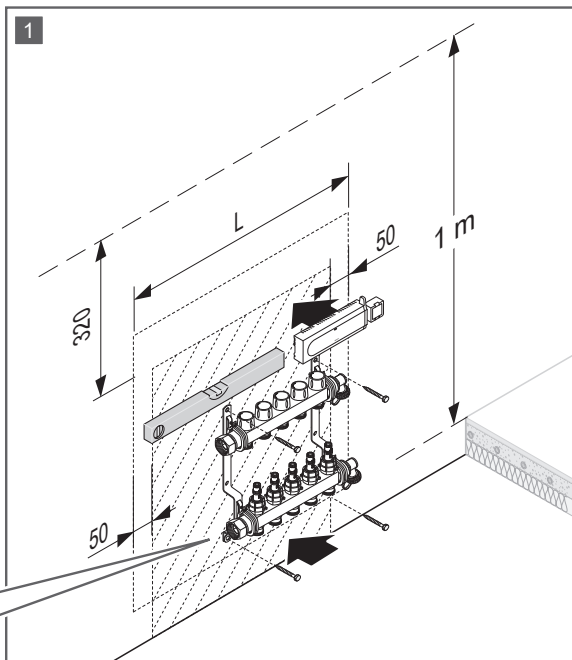

B

C

Uponor GmbH

Industriestraße 56,
D-97437 Hassfurt, Germany

1094994 v3_09_2022 INT
Production: Uponor / SDE_FM

Uponor reserves the right to make changes, without prior notification, to the specification of incorporated components in line with its policy of continuous improvement and development.

www.uponor.com