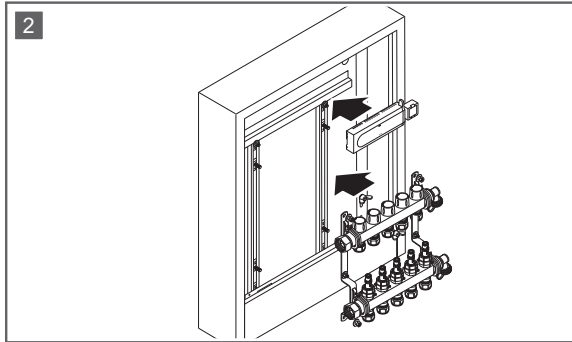

B

C

Uponor GmbH

Industriestraße 56,
D-97437 Hassfurt, Germany

1094994 v3_09_2022 INT
Production: Uponor / SDE_FM

Uponor reserves the right to make changes, without prior notification, to the specification of incorporated components in line with its policy of continuous improvement and development.

www.uponor.com