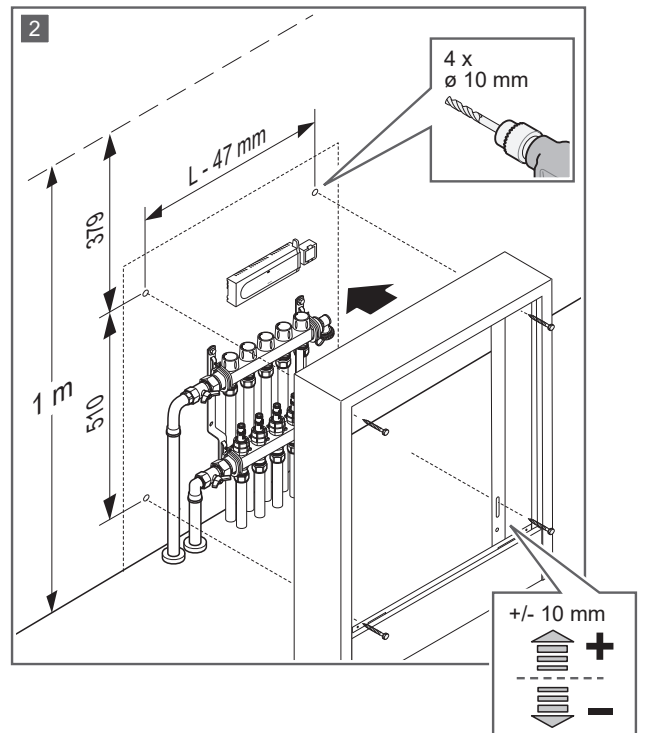

B

C

Uponor GmbH

Industriestraße 56,
D-97437 Hassfurt, Germany

1094994 v3_09_2022 INT
Production: Uponor / SDE_FM

Uponor reserves the right to make changes, without prior notification, to the specification of incorporated components in line with its policy of continuous improvement and development.

www.uponor.com