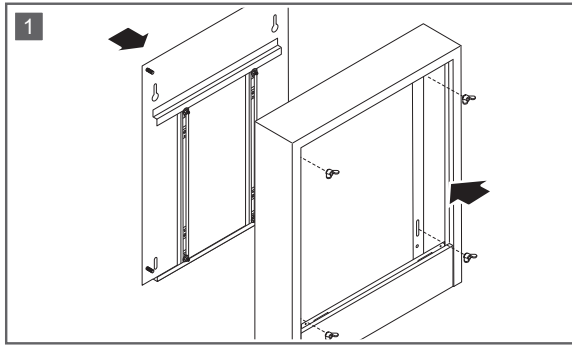

B

C

Uponor GmbH

Industriestraße 56,
D-97437 Hassfurt, Germany

1094994 v3_09_2022 INT
Production: Uponor / SDE_FM

Uponor reserves the right to make changes, without prior notification, to the specification of incorporated components in line with its policy of continuous improvement and development.

www.uponor.com