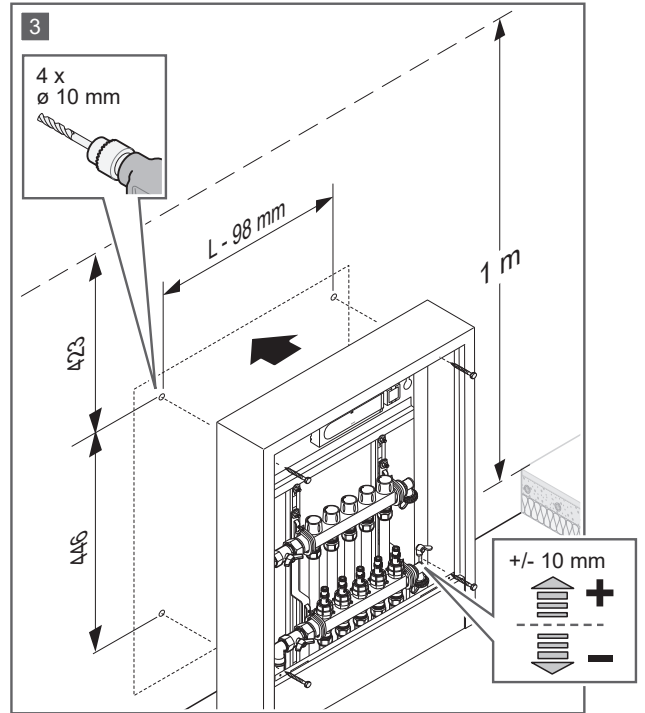

B

C

Uponor GmbH

Industriestraße 56,
D-97437 Hassfurt, Germany

1094994 v3_09_2022 INT
Production: Uponor / SDE_FM

Uponor reserves the right to make changes, without prior notification, to the specification of incorporated components in line with its policy of continuous improvement and development.

www.uponor.com